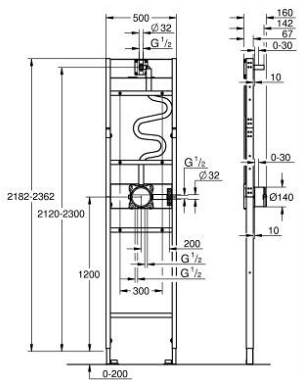

10 399 399 90 RAPIDO SHOWER FRAME ELEMENT FOR MONO CONCEALED SHOWER INSTALLATION

وصف المنتج

- for shower installations with one hand shower and a Mono head shower
- pre-mounted rough-in set GROHE Rapido SmartBox (35 604)
- pre-mounted wall outlets for hand and head shower
- pre-mounted and insulated mixed water pipes
- for on-the-wall installations or dry-cladding
- إطار من الصلب مغطى بالمسحوق، ذاتي الدعم
- completely pre-assembled
- عمق قابل للضبط
- مدخلان سفليان، 1/2 بوصة
- min. installation depth (from rough wall to end finish) 77-107 mm
- min. installation depth (from rough wall to frame front) 67 mm
- head shower outlet height adjustable by 180 mm
- sealing fleeces
- leak test done ex factory
- suitable for concealed 2-function trim sets in combination with GROHE Rapido SmartBox
- suitable for GROHE shower outlet elbows with male connection threads, 1/2"
- suitable for GROHE shower arms with male connection threads, 1/2"
- for on-the-wall installation please order wall brackets 103 999 9990 (sold separately)

Pure Freude
an Wasser

10 399 399 90 RAPIDO SHOWER FRAME ELEMENT FOR MONO CONCEALED SHOWER INSTALLATION

قطع الغيار:

1: طقم عزل (رقم الطلب: 48263000)

2: حوامل حائطية* (رقم الطلب: 1039999990)

* إكسسوارات اختيارية*