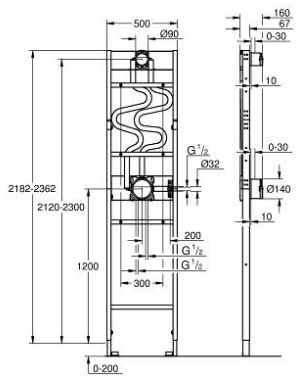

إطار من الصلب مغطى بالمسحوق، ذاتي الدعم

completely pre-assembled •

عمق قابل للضبط

مدخلان سفليان، 1/2 بوصة

min. installation depth (from rough wall to end finish) 77-107 mm •

min. installation depth (from rough wall to frame front) 67 mm •

head shower outlet height adjustable by 180 mm •

sealing fleeces •

leak test done ex factory •

suitable for concealed 3-function trim sets in combination with GROHE

Rapido SmartBox •

suitable for GROHE shower outlet elbows with male connection threads,

1/2" •

suitable for Rainshower SmartActive 310 2-spray head shower with 430

mm shower arm •

for on-the-wall installation please order wall brackets 103 999 9990

(sold separately) •

Pure Freude
an Wasser

10 399 499 90 RAPIDO SHOWER FRAME ELEMENT FOR DUO CONCEALED SHOWER INSTALLATION