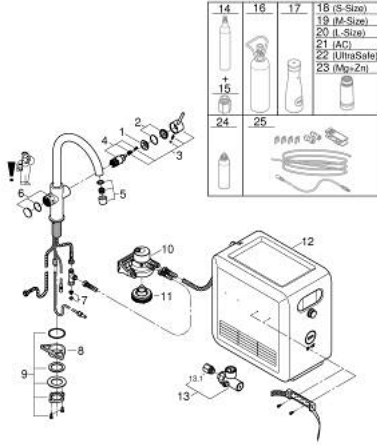

GROHE BLUE PROFESSIONAL 31 323 002 طقم صنوبر C

قطع الغيار:

1. 1: حلقة تركيب (رقم الطلب: 07419000)
2. 2: غطاء (رقم الطلب: 46581000)
3. 3: مقبض (رقم الطلب: 46957000)
4. 4: خرطوشة (رقم الطلب: 46580000)
5. 5: Mousseur GROHE Blue U and C spout (رقم الطلب: 48343000)
6. 6: وحدة تشغيل (رقم الطلب: 46958000)
7. 7: مصفاة غبار (رقم الطلب: 47576000)
8. 8: لوحة الدعم (رقم الطلب: 05334000)
9. 9: تجميع مثبت ساق (رقم الطلب: 48384000)
10. 10: رأس فلتر (رقم الطلب: 64508001)
11. 11: مهين قلب التنظيف (رقم الطلب: 40694000)
12. 12: مبرد وفوار (رقم الطلب: 40554002)
13. 13: مؤشر ضغط (رقم الطلب: 46717000)
- 13.1: مهين (رقم الطلب: 40962000)
15. 4 جم بغاز ثاني أكسيد الكربون (4) قطع (رقم الطلب: 40422000)*
16. 14: اسطوانات طقم بدء تشغيل 25
17. 15: مهين (رقم الطلب: 40962000)
18. ه البدء 2 كجم بزجاجة ثاني أكسيد كربون (رقم الطلب: 40423000)*
19. 16: مجموع
20. 17: زجاج مع غطاء (رقم الطلب: 40405001)* GROHE BLUE
21. 18: فلتر مقاس صغير (رقم الطلب: 40404001)*
22. 19: فلتر مقاس متوسط (رقم الطلب: 40430001)*
23. 20: فلتر مقاس كبير (رقم الطلب: 40412001)*
24. 21: فلتر الكربون النشط (رقم الطلب: 40547001)*
25. 22: فلتر فائق الأمان (رقم الطلب: 40575002)*
26. 23: Magnesium + Zinc filter (رقم الطلب: 40691002)*
27. 24: قلب تنظيف (رقم الطلب: 40434001)*
28. 25: طقم تطويلة (رقم الطلب: 40843000)*

* إكسسوارات اختيارية