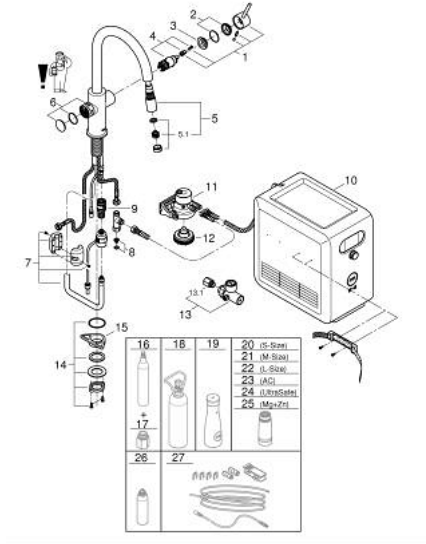

31 325 002 GROHE BLUE PROFESSIONAL C-SPOUT KIT WITH PULL-OUT SPOUT

قطع الغيار:

1. 1: مقبض (46957000 رقم الطلب:-)
2. 2: غطاء (46581000 رقم الطلب:-)
3. 3: حلقة تركيب (07419000 رقم الطلب:-)
4. 4: خرطوشة (46580000 رقم الطلب:-)
5. 5: سبراي قابل للسحب (48427000 رقم الطلب:-)
- 5.1: فلتن مياه (48379000 رقم الطلب:-)
7. 6: وحدة تشغيل (46958000 رقم الطلب:-)
8. 7: خرطوم لدش قابل للسحب (48378000 رقم الطلب:-)
9. 8: مصفاة غبار (47576000 رقم الطلب:-)
10. 9: إقران سريع (46315000 رقم الطلب:-)
11. 10: مبرد وفوار (40554002 رقم الطلب:-)
12. 11: رأس فلتن (64508001 رقم الطلب:-)
13. 12: مهبي قلب التنظيف (40694000 رقم الطلب:-)
14. 13: مؤشر ضغط (46717000 رقم الطلب:-)
- 13.1: مهبي (40962000 رقم الطلب:-)
16. 14: تجميع مثبت ساق (48384000 رقم الطلب:-)
17. 15: لوحة الدعم (05334000 رقم الطلب:-)
18. 4 جم بغاز ثاني أكسيد الكربون (4) (CO₂) قطع (40422000 رقم الطلب:-)*
19. 16: اسطوانات طقم بدء تشغيل 25
20. 17: مهبي (40962000 رقم الطلب:-) (CO₂)
21. ه البدء 2 كجم بزجاجة ثاني أكسيد كربون (40423000 رقم الطلب:-) (CO₂)
22. 18: مجموع
23. 19: زجاج مع غطاء (40405001 رقم الطلب:-) GROHE BLUE
24. 20: فلتن مقاس صغير (40404001 رقم الطلب:-)*
25. 21: فلتن مقاس متوسط (40430001 رقم الطلب:-)*
26. 22: فلتن مقاس كبير (40412001 رقم الطلب:-)*
27. 23: فلتن الكربون النشط (40547001 رقم الطلب:-)*
28. 24: فلتن فائق الأمان (40575002 رقم الطلب:-)*
29. 25: Magnesium + Zinc filter (40691002 رقم الطلب:-)*
30. 26: قلب تنظيف (40434001 رقم الطلب:-)*
31. 27: طقم تطوية (40843000 رقم الطلب:-)*