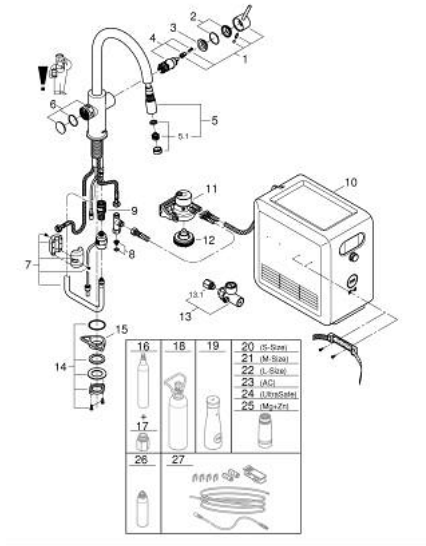

31 325 DC2 GROHE BLUE PROFESSIONAL C-SPOUT KIT WITH PULL-OUT SPOUT

قطع الغيار:

1. 1: مقبض (46957DC0 رقم الطلب:-)
2. 2: غطاء (46581DC0 رقم الطلب:-)
3. 3: حلقة تركيب (07419000 رقم الطلب:-)
4. 4: خرطوشة (46580000 رقم الطلب:-)
5. 5: سبراي قابل للسحب (48427DC0 رقم الطلب:-)
- 5.1: فلتن مياه (48379DC0 رقم الطلب:-)
7. 6: وحدة تشغيل (46958DC0 رقم الطلب:-)
8. 7: خرطوم لدش قابل للسحب (48378000 رقم الطلب:-)
9. 8: مصفاة غبار (47576000 رقم الطلب:-)
10. 9: إقران سريع (46315000 رقم الطلب:-)
11. 10: مبرد وفوار (40554002 رقم الطلب:-)
12. 11: رأس فلتن (64508001 رقم الطلب:-)
13. 12: مهبي قلب التنظيف (40694000 رقم الطلب:-)
14. 13: مؤشر ضغط (46717000 رقم الطلب:-)
- 13.1: مهبي (40962000 رقم الطلب:-)
16. 14: تجميع مثبت ساق (48384000 رقم الطلب:-)
17. 15: لوحة الدعم (05334000 رقم الطلب:-)
18. 4 جم بغاز ثاني أكسيد الكربون (4) (CO₂ قطع) * (40422000 رقم الطلب:-)
19. 16: اسطوانات طقم بدء تشغيل 25
20. 17: مهبي * (40962000 رقم الطلب:-) (CO₂)
21. ه البدء 2 كجم بزجاجة ثاني أكسيد كربون * (40423000 رقم الطلب:-) (CO₂)
22. 18: مجموع
23. 19: زجاج مع غطاء * (40405001 رقم الطلب:-) GROHE BLUE
24. 20: فلتن مقاس صغير * (40404001 رقم الطلب:-)
25. 21: فلتن مقاس متوسط * (40430001 رقم الطلب:-)
26. 22: فلتن مقاس كبير * (40412001 رقم الطلب:-)
27. 23: فلتن الكربون النشط * (40547001 رقم الطلب:-)
28. 24: فلتن فائق الأمان * (40575002 رقم الطلب:-)
29. 25: Magnesium + Zinc filter (رقم الطلب:-) * (40691002)
30. 26: قلب تنظيف * (40434001 رقم الطلب:-)
31. 27: طقم تطوية * (40843000 رقم الطلب:-)