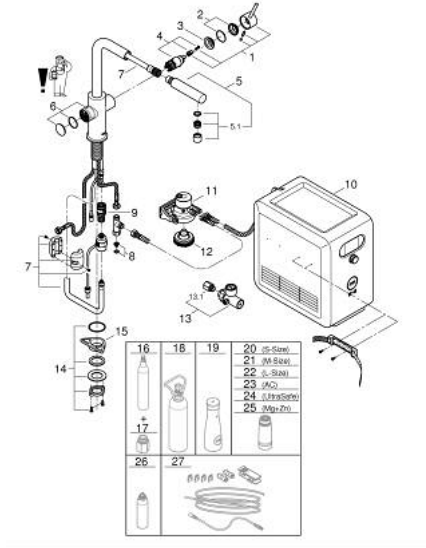

31 326 002 GROHE BLUE PROFESSIONAL L-SPOUT KIT WITH PULL-OUT MOUSSEUR

قطع الغيار:

1. 1: مقبض (46957000 رقم الطلب:-)
2. 2: غطاء (46581000 رقم الطلب:-)
3. 3: حلقة تركيب (07419000 رقم الطلب:-)
4. 4: خرطوشة (46580000 رقم الطلب:-)
5. 5: سبراي قابل للسحب (46999000 رقم الطلب:-)
- 5.1: Mousseur GROHE Blue L spout (48194000 رقم الطلب:-)
7. 6: وحدة تشغيل (46958000 رقم الطلب:-)
8. 7: خرطوم لدش قابل للسحب (48378000 رقم الطلب:-)
9. 8: مصفاة غبار (47576000 رقم الطلب:-)
10. 9: إقران سريع (46315000 رقم الطلب:-)
11. 10: مبرد وفوار (40554002 رقم الطلب:-)
12. 11: رأس فلتر (64508001 رقم الطلب:-)
13. 12: مهبي قلب التنظيف (40694000 رقم الطلب:-)
14. 13: مؤشر ضغط (46717000 رقم الطلب:-)
- 13.1: مهبي (40962000 رقم الطلب:-)
16. 14: تجميع مثبت ساق (48384000 رقم الطلب:-)
17. 15: لوحة الدعم (05334000 رقم الطلب:-)
18. 4 جم بغاز ثاني أكسيد الكربون (4) (CO₂) قطع (40422000 رقم الطلب:-)*
19. 16: اسطوانات طقم بدء تشغيل 25
20. 17: مهبي (40962000 رقم الطلب:-) (CO₂)
21. ه البدء 2 كجم بزجاجة ثاني أكسيد كربون (40423000 رقم الطلب:-) (CO₂)
22. 18: مجموع
23. 19: زجاج مع غطاء (40405001 رقم الطلب:-) GROHE BLUE
24. 20: فلتر مقاس صغير (40404001 رقم الطلب:-)
25. 21: فلتر مقاس متوسط (40430001 رقم الطلب:-)
26. 22: فلتر مقاس كبير (40412001 رقم الطلب:-)
27. 23: فلتر الكربون النشط (40547001 رقم الطلب:-)
28. 24: فلتر فائق الأمان (40575002 رقم الطلب:-)
29. 25: Magnesium + Zinc filter (40691002 رقم الطلب:-)*
30. 26: قلب تنظيف (40434001 رقم الطلب:-)*
31. 27: طقم تطوية (40843000 رقم الطلب:-)*