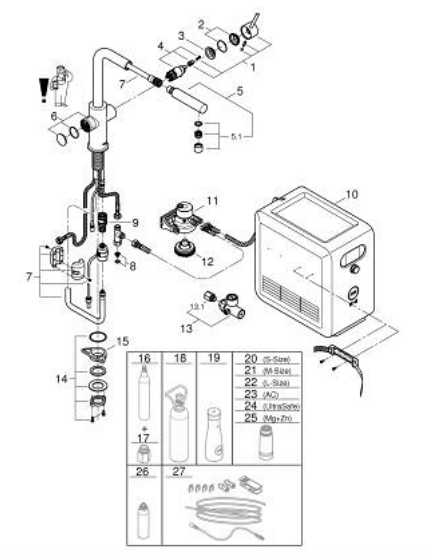

31 326 002 GROHE BLUE PROFESSIONAL L-SPOUT KIT WITH PULL-OUT MOUSSEUR

PIÈCES DE RECHANGE

- 1: Levier (Numéro de commande 46957000)
- 2: Capuchon (Numéro de commande 46581000)
- 3: Bague de fixation (Numéro de commande 07419000)
- 4: Cartouche (Numéro de commande 46580000)
- 5: Dchette Extract seule Blue H ou Pro (Numéro de commande 46999000)
- 5.1: Mousseur GROHE Blue L spout (Numéro de commande 48194000)
- 6: Unité d'opération (Numéro de commande 46958000)
- 7: Flex extract pr Grohe Blue (Numéro de commande 48378000)
- 8: Filtre (Numéro de commande 47576000)
- 9: Relaxa Plus (Numéro de commande 46315000)
- 10: Unité réfrigérante + gazéification (Numéro de commande 40554002)
- 11: raccord pour filtre (Numéro de commande 64508001)
- 12: Adaptateur pour la cartouche de nettoyage (Numéro de commande 40694000)
- 13: Détendeur CO₂ avec manomètre (Numéro de commande 46717000)
- 13.1: CO₂ adapter (Numéro de commande 40962000)
- 14: Fixation M30x1,5 (Numéro de commande 48384000)
- 15: Plaque de renfort (Numéro de commande 05334000)
- 16: Starter kit 425 g CO₂ bottles (4 pieces) (Numéro de commande 40422000)*
- 17: CO₂ adapter (Numéro de commande 40962000)*
- 18: Starter kit 2 kg CO₂ bottle (Numéro de commande 40423000)*
- 19: Carafe en verre avec set de couvercles (Numéro de commande 40405001)*
- 20: Filtre taille S (Numéro de commande 40404001)*
- 21: GROHE Blue filtre M (Numéro de commande 40430001)*
- 22: GROHE Blue filtre L (Numéro de commande 40412001)*
- 23: GROHE Blue filtre charbon actif (Numéro de commande 40547001)*
- 24: Filtre UltraSafe (Numéro de commande 40575002)*
- 25: Filtre Magnésium + Zinc (Numéro de commande 40691002)*
- 26: Cartouche de nettoyage (Numéro de commande 40434001)*
- 27: Rallonge (Numéro de commande 40843000)*

* Accessoires en option