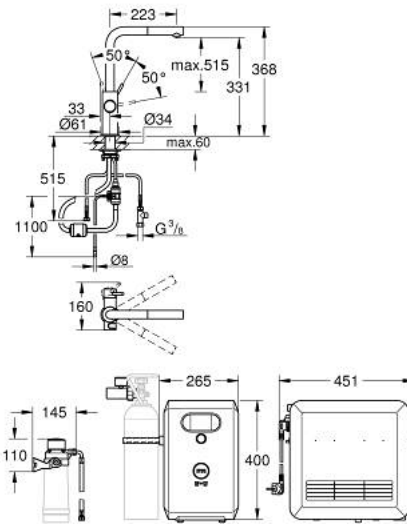

## 31 326 002 GROHE BLUE PROFESSIONAL L-SPOUT KIT WITH PULL-OUT MOUSSEUR