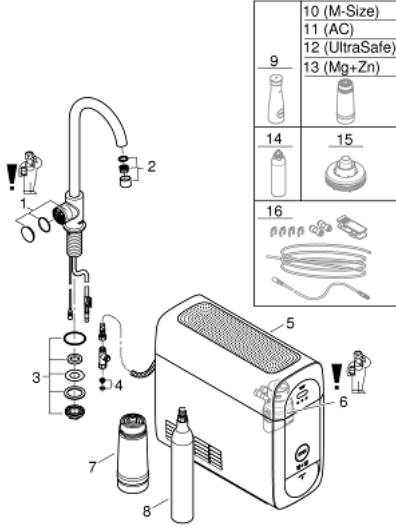

31 498 001 GROHE BLUE HOME C-SPOUT STARTER KIT WITH MONO FAUCET

قطع الغيار:

1. 1: وحدة تشغيل (46958000 رقم الطلب):
2. 2: فلتر مياه (46895000 رقم الطلب):
3. 3: وحدة مسمار (48201000 رقم الطلب):
4. 4: مصفاة غبار (47576000 رقم الطلب):
5. 5: مبرد (40711001 رقم الطلب):
6. 6: رأس فلتر (48344000 رقم الطلب):
7. 7: فلتر مقاس صغير (40404001 رقم الطلب):
8. 8: 42 جم بغاز ثاني أكسيد الكربون (4) (CO₂) قطع (40422000 رقم الطلب):
9. 9: اسطوانات طقم بدء تشغيل 5
10. 9: قاروره* (40405000 رقم الطلب):
11. 10: فلتر مقاس متوسط* (40430001 رقم الطلب):
12. 11: فلتر الكربون النشط* (40547001 رقم الطلب):
13. 12: فلتر فائق الأمان* (40575002 رقم الطلب):
14. 13: فلتر + مغنيسيوم* (40691001 رقم الطلب):
15. 14: قلب تنظيف* (40434001 رقم الطلب):
16. 15: مهيئ قلب التنظيف* (40694000 رقم الطلب):
17. 16: طقم تطوية* (40843000 رقم الطلب):

* إكسسوارات اختيارية