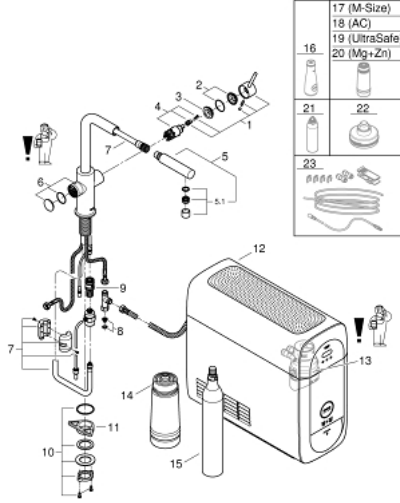

31 539 000 GROHE BLUE HOME L-SPOUT STARTER KIT WITH PULL-OUT SPOUT

قطع الغيار:

1. 1: مقبض (46957000 رقم الطلب:-)
  2. 2: غطاء (46581000 رقم الطلب:-)
  3. 3: حلقة تركيب (07419000 رقم الطلب:-)
  4. 4: خرطوشة (46580000 رقم الطلب:-)
  5. 5: سبراي قابل للسحب (46999000 رقم الطلب:-)
  - 5.1: Mousseur GROHE Blue L spout (48194000 رقم الطلب:-)
  7. 6: وحدة تشغيل (46958000 رقم الطلب:-)
  8. 7: خرطوم لدش قابل للسحب (48378000 رقم الطلب:-)
  9. 8: مصفاة غبار (47576000 رقم الطلب:-)
  10. 9: إقران سريع (46315000 رقم الطلب:-)
  11. 10: تجميع مثبت ساق (48384000 رقم الطلب:-)
  12. 11: لوحة الدعم (05334000 رقم الطلب:-)
  13. 12: مبرد (40711001 رقم الطلب:-)
  14. 13: رأس فلتر (48344000 رقم الطلب:-)
  15. 14: فلتر مقاس صغير (40404001 رقم الطلب:-)
  16. 42: جم بغاز ثاني أكسيد الكربون (4) قطع (CO₂) (40422000 رقم الطلب:-)
  17. 15: اسطوانات طقم بدء تشغيل 5
  18. 16: زجاج مع غطاء* (40405001 رقم الطلب:-) GROHE BLUE
  19. 17: فلتر مقاس متوسط* (40430001 رقم الطلب:-)
  20. 18: فلتر الكربون النشط* (40547001 رقم الطلب:-)
  21. 19: فلتر فائق الأمان* (40575002 رقم الطلب:-)
  22. 20: Magnesium + Zinc filter (40691002 رقم الطلب:-)*
  23. 21: قلب تنظيف* (40434001 رقم الطلب:-)
  24. 22: مهبط قلب التنظيف* (40694000 رقم الطلب:-)
  25. 23: طقم تطوية* (40843000 رقم الطلب:-)
2. إكسسوارات اختيارية*