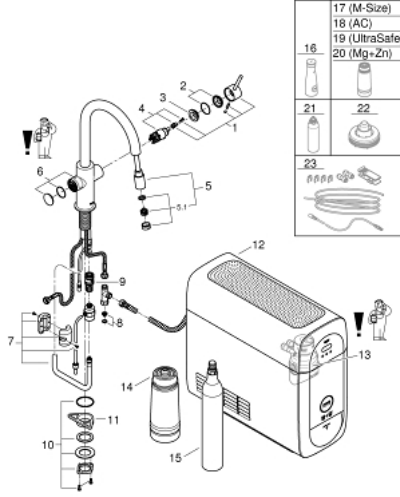

31 541 000 GROHE BLUE HOME C-SPOUT STARTER KIT WITH PULL-OUT SPOUT

قطع الغيار:

1. 1: مقبض (46957000 رقم الطلب:-)
  2. 2: غطاء (46581000 رقم الطلب:-)
  3. 3: حلقة تركيب (07419000 رقم الطلب:-)
  4. 4: خرطوشة (46580000 رقم الطلب:-)
  5. 5: سبراي قابل للسحب (48380000 رقم الطلب:-)
  - 5.1: فلتر مياه (48379000 رقم الطلب:-)
  7. 6: وحدة تشغيل (46958000 رقم الطلب:-)
  8. 7: خرطوم لدش قابل للسحب (48378000 رقم الطلب:-)
  9. 8: مصفاة غبار (47576000 رقم الطلب:-)
  10. 9: إقران سريع (46315000 رقم الطلب:-)
  11. 10: تجميع مثبت ساق (48384000 رقم الطلب:-)
  12. 11: لوحة الدعم (05334000 رقم الطلب:-)
  13. 12: مبرد (40711001 رقم الطلب:-)
  14. 13: رأس فلتر (48344000 رقم الطلب:-)
  15. 14: فلتر مقاس صغير (40404001 رقم الطلب:-)
  16. 42: جم بغاز ثاني أكسيد الكربون (4) قطع (CO₂) (40422000 رقم الطلب:-)
  17. 15: اسطوانات طقم بدء تشغيل 5
  18. 16: زجاج مع غطاء* (40405001 رقم الطلب:-) GROHE BLUE
  19. 17: فلتر مقاس متوسط* (40430001 رقم الطلب:-)
  20. 18: فلتر الكربون النشط* (40547001 رقم الطلب:-)
  21. 19: فلتر فائق الأمان* (40575002 رقم الطلب:-)
  22. 20: Magnesium + Zinc filter (40691002 رقم الطلب:-)*
  23. 21: قلب تنظيف* (40434001 رقم الطلب:-)
  24. 22: مهبط قلب التنظيف* (40694000 رقم الطلب:-)
  25. 23: طقم تطوية* (40843000 رقم الطلب:-)
2. إكسسوارات اختيارية*