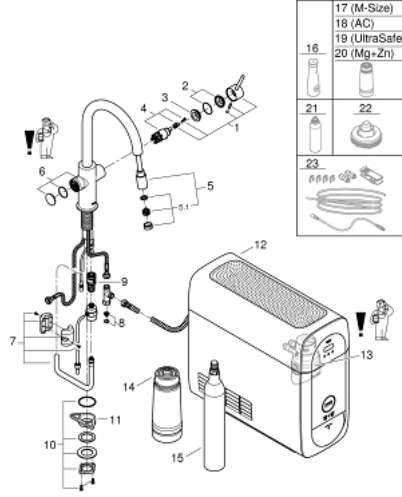

31 541 DC0 GROHE BLUE HOME C-SPOUT STARTER KIT WITH PULL-OUT SPOUT

قطع الغيار:

1. 1: مقبض (46957DC0 رقم الطلب:-)
  2. 2: غطاء (46581DC0 رقم الطلب:-)
  3. 3: حلقة تركيب (07419000 رقم الطلب:-)
  4. 4: خرطوشة (46580000 رقم الطلب:-)
  5. 5: سبراي قابل للسحب (48380DC0 رقم الطلب:-)
     - 5.1: فلتر مياه (48379DC0 رقم الطلب:-)
  6. 6: وحدة تشغيل (46958DC0 رقم الطلب:-)
  7. 7: خرطوم لدش قابل للسحب (48378000 رقم الطلب:-)
  8. 8: مصفاة غبار (47576000 رقم الطلب:-)
  9. 9: إقران سريع (46315000 رقم الطلب:-)
  10. 10: تجميع مثبت ساق (48384000 رقم الطلب:-)
  11. 11: لوحة الدعم (05334000 رقم الطلب:-)
  12. 12: مبرد (40711001 رقم الطلب:-)
  13. 13: رأس فلتر (48344000 رقم الطلب:-)
  14. 14: فلتر مقياس صغير (40404001 رقم الطلب:-)
  15. 42: جم بغاز ثاني أكسيد الكربون (4) (CO₂) قطع (40422000 رقم الطلب:-)
  16. 15: اسطوانات طقم بدء تشغيل 5
  17. 16: زجاج مع غطاء* (40405001 رقم الطلب:-) GROHE BLUE
  18. 17: فلتر مقياس متوسط* (40430001 رقم الطلب:-)
  19. 18: فلتر الكربون النشط* (40547001 رقم الطلب:-)
  20. 19: فلتر فائق الأمان* (40575002 رقم الطلب:-)
  21. 20: Magnesium + Zinc filter (40691002 رقم الطلب:-)*
  22. 21: قلب تنظيف* (40434001 رقم الطلب:-)
  23. 22: مهبط قلب التنظيف* (40694000 رقم الطلب:-)
  24. 23: طقم تطوية* (40843000 رقم الطلب:-)
2. إكسسوارات اختيارية*