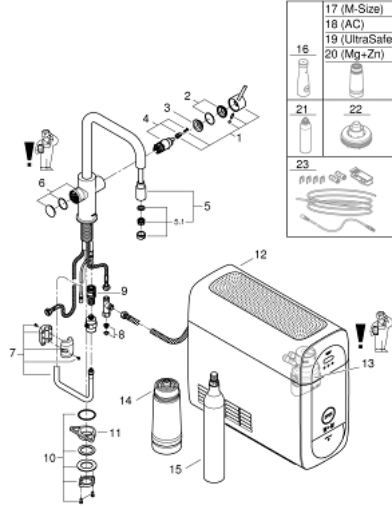

31 543 000 GROHE BLUE HOME U-SPOUT STARTER KIT WITH PULL-OUT MOUSSEUR

قطع الغيار:

1. 1: مقبض (46957000 رقم الطلب:-)
  2. 2: غطاء (46581000 رقم الطلب:-)
  3. 3: حلقة تركيب (07419000 رقم الطلب:-)
  4. 4: خرطوشة (46580000 رقم الطلب:-)
  5. 5: سبراي قابل للسحب (48380000 رقم الطلب:-)
  - 5.1: فلتر مياه (48379000 رقم الطلب:-)
  7. 6: وحدة تشغيل (46958000 رقم الطلب:-)
  8. 7: خرطوم لدش قابل للسحب (48378000 رقم الطلب:-)
  9. 8: مصفاة غبار (47576000 رقم الطلب:-)
  10. 9: إقران سريع (46315000 رقم الطلب:-)
  11. 10: تجميع مثبت ساق (48384000 رقم الطلب:-)
  12. 11: لوحة الدعم (05334000 رقم الطلب:-)
  13. 12: مبرد (40711001 رقم الطلب:-)
  14. 13: رأس فلتر (48344000 رقم الطلب:-)
  15. 14: فلتر مقاس صغير (40404001 رقم الطلب:-)
  16. 42: جم بغاز ثاني أكسيد الكربون (4) قطع (CO₂) (40422000 رقم الطلب:-)
  17. 15: اسطوانات طقم بدء تشغيل 5
  18. 16: زجاج مع غطاء* (40405001 رقم الطلب:-) GROHE BLUE
  19. 17: فلتر مقاس متوسط* (40430001 رقم الطلب:-)
  20. 18: فلتر الكربون النشط* (40547001 رقم الطلب:-)
  21. 19: فلتر فائق الأمان* (40575002 رقم الطلب:-)
  22. 20: Magnesium + Zinc filter (40691002 رقم الطلب:-)*
  23. 21: قلب تنظيف* (40434001 رقم الطلب:-)
  24. 22: مهبط قلب التنظيف* (40694000 رقم الطلب:-)
  25. 23: طقم تطوية* (40843000 رقم الطلب:-)
2. إكسسوارات اختيارية