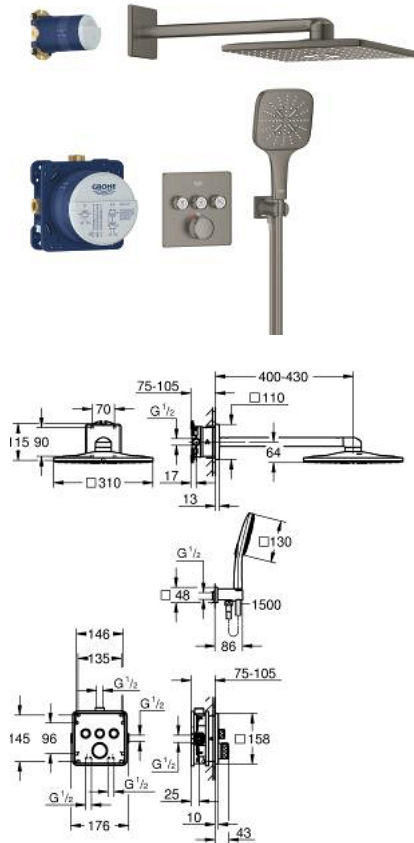

34 864 AL0 GROHTHERM SMARTCONTROL CONCEALED SHOWER SYSTEM WITH RAINSHOWER SMARTACTIVE 310 CUBE

وصف المنتج:

يتألف مما يلي:

concealed thermostat with 3 valves (29 126) •

GROHE Rapido SmartBox universal rough-in box, 1/2" (35 604) •

Rainshower SmartActive 310 Cube head shower set 2 sprays (26 479)

including horizontal shower arm 430 mm and head shower rough-in (26

483) •

Rainshower SmartActive 130 Cube hand shower 3 sprays •

shower outlet elbow 1/2" with holder (26 659) •

Silverflex shower hose 1500 mm 1/2" x 1/2" •

optional flow regulator 9.5 l/min included for hand shower •