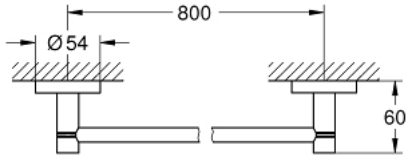

مسطرة مناشف ESSENTIALS 40 386 001

وصف المنتج:

• الخامة: معدن

• 854 مم (طول الحفر 800 مم)

• تثبيت مخفي

• طلاء كروم GROHE LongLife

suitable for screwing (including screws and dowels) or gluing (glue 40

915 000 sold separately - 2 x needed)

holding force: max. 10 kg

the specified holding capacity is valid for static (slowly applied) load and

intended use only