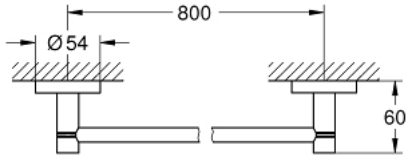

مسطرة مناشف ESSENTIALS 40 386 A01

وصف المنتج:

الخامة: معدن

• 854 مم (طول الحفر 800 مم)

• تثبيت مخفي

• طلاء GROHE LongLife

suitable for screwing (including screws and dowels) or gluing (glue 40

915 000 sold separately - 2 x needed)

• holding force: max. 10 kg

the specified holding capacity is valid for static (slowly applied) load and

intended use only