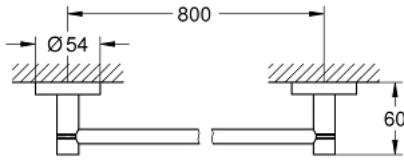

مسطرة مناشف ESSENTIALS 40 386 AL1

وصف المنتج:

الخامة: معدن

• 854 مم (طول الحفر 800 مم)

• تثبيت مخفي

• طلاء GROHE LongLife

suitable for screwing (including screws and dowels) or gluing (glue 40

915 000 sold separately - 2 x needed)

• holding force: max. 10 kg

the specified holding capacity is valid for static (slowly applied) load and

intended use only