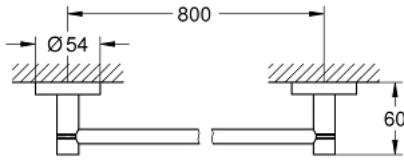

مسطرة مناشف ESSENTIALS 40 386 DL1

وصف المنتج:

الخامة: معدن

• 854 مم (طول الحفر 800 مم)

• تثبيت مخفي

• طلاء GROHE LongLife

suitable for screwing (including screws and dowels) or gluing (glue 40

915 000 sold separately - 2 x needed)

holding force: max. 10 kg

the specified holding capacity is valid for static (slowly applied) load and

intended use only