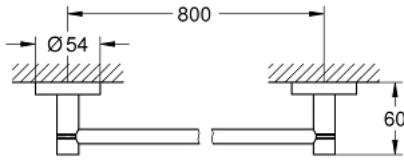

Pure Freude
an Wasser

مسطرة مناشف ESSENTIALS 40 386 GN1

وصف المنتج:

الخامة: معدن

• 854 مم (طول الحفر 800 مم)

• تثبيت مخفي

• طلاء GROHE LongLife

suitable for screwing (including screws and dowels) or gluing (glue 40

915 000 sold separately - 2 x needed)

holding force: max. 10 kg

the specified holding capacity is valid for static (slowly applied) load and

intended use only