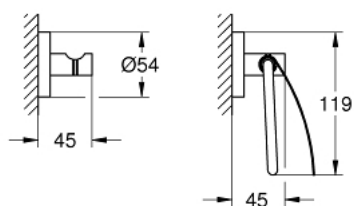

### DESCRIPTION DU PRODUIT

- matériel: métal
- barre porte-serviettes 600 mm (40 366 001)
- patère murale (40 364 001)
- support papier toilette (40 367 001)
- fixations encastrées
- GROHE LongLife finition durable
- suitable for screwing (including screws and dowels) or gluing (glue 40 915 000 sold separately - 4 x needed)