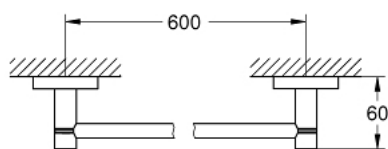

### DESCRIPTION DU PRODUIT

- matériel: métal
- barre porte-serviettes 600 mm (40 366 001)
- patère murale (40 364 001)
- support papier toilette (40 367 001)
- fixations encastrées
- GROHE LongLife finition durable
- suitable for screwing (including screws and dowels) or gluing (glue 40 915 000 sold separately - 4 x needed)